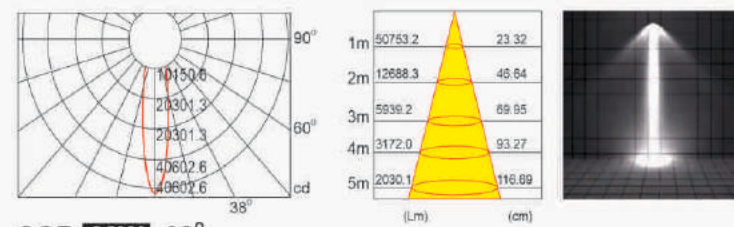

COB 30W 24°

COB 30W 38°