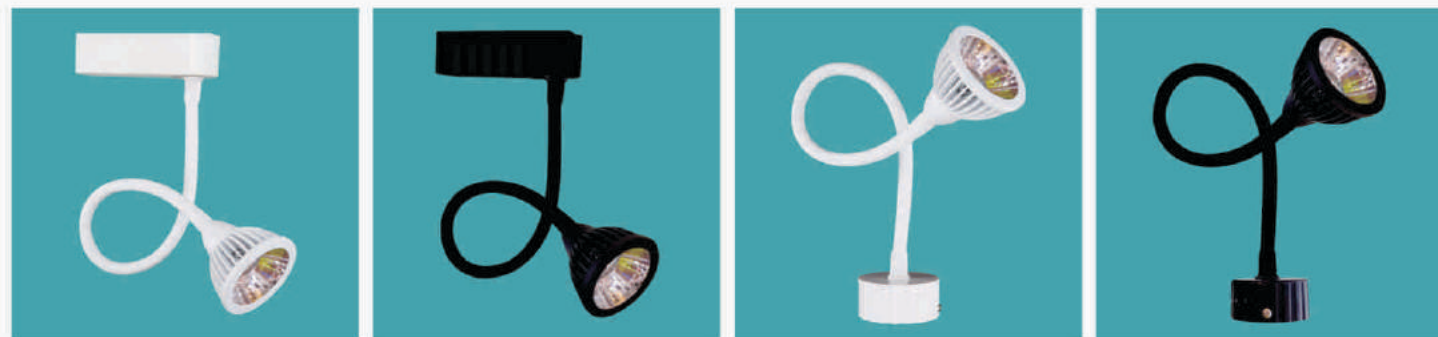

FR-049
Ø60 x H500
LED COB 7W
435.000đ

FR-050
Ø60 x H500
LED COB 7W
435.000đ

FN-051
Ø60 x H500
LED COB 7W
435.000đ

FN-052
Ø60 x H500
LED COB 7W
435.000đ