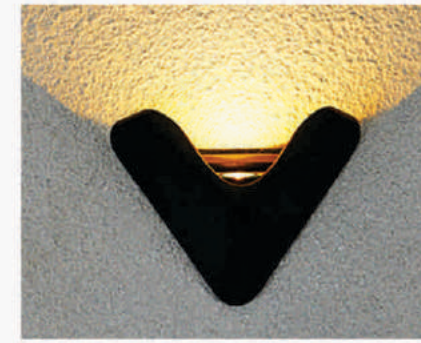

OUTDOOR WALL LAMP

CN-319
L165 x W90 x H200
COB 5W - IP54 - Bridgelux
770.000đ ●