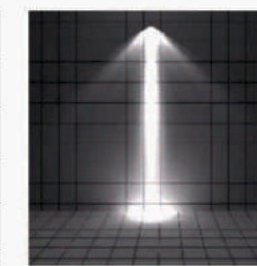

### COB 30W 24°

Distance (m)	Beam Diameter (cm)	Lumen (Lm)
1m	23.32	50753.2
2m	46.64	12688.3
3m	69.95	5939.2
4m	93.27	3172.0
5m	116.69	2030.1