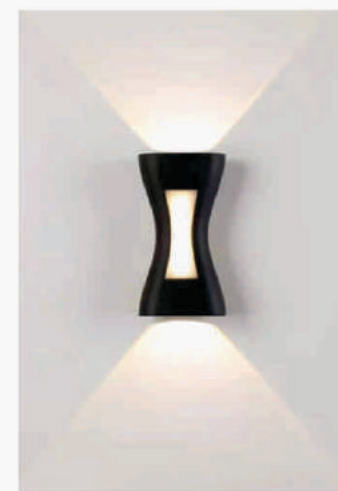

**CN-382**  
L88 x W48 x H180  
LED 3W x 2 ●  
**595.000đ**

**CN-383**  
L112 x W60 x H228  
LED 5W x 2 ●  
**730.000đ**

**CN-384**  
L112 x W60 x H228  
LED 5W x 2 ●  
**730.000đ**

**CN-385**  
L80 x W50 x H150  
LED 3W x 2 + 2W ●  
**635.000đ**