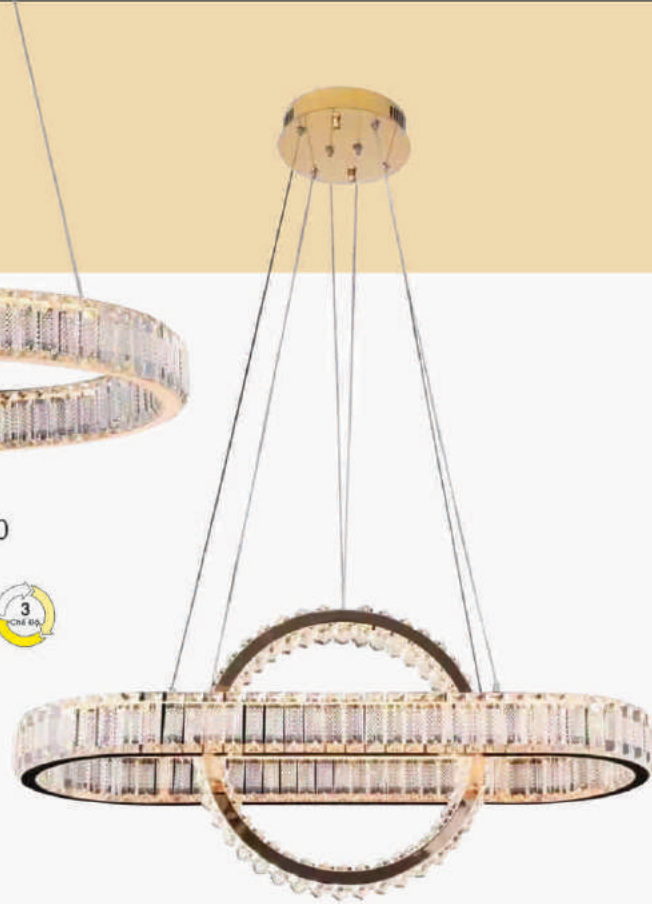

## PENDANT LIGHT SERIES

PENDANT CRYSTAL LIGHT SERIES

**T-6271**  
Ø500 x H1000  
LED 60W  
Crystal K9  
**5.100.000đ**

**T-6273**  
L950 x W350 x H1000  
LED 150W  
Crystal K9  
**10.800.000đ**

**T-6272**  
Ø600 x H1000  
LED 72W  
Crystal K9  
**6.280.000đ**