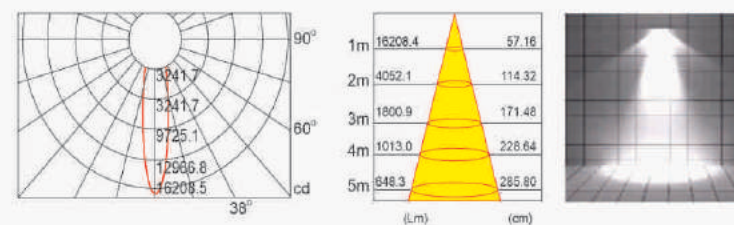

CREE
CHIP LED MỸ - SỐ 1 THẾ GIỚI

DÒNG SERIES FA RAY ĐẲNG CẤP

Thông số kỹ thuật

- Chip led: Cree - USA
- Power: COB 12w - 50w
- Lumen - 90/W
- Bean Angel - 24°
- Chỉ số hoàn màu: CRI - RA ≥ 90
- Color: 3000k - 4000k - 5000k
- Material: Aluminum + ABS
- IP: 20
- AC: 90 -> 265V
- Tuổi thọ: 50.000 H

CREE
CHIP LED MỸ - SỐ 1 THẾ GIỚI

⚠ Lưu ý: IP20 Không sử dụng ngoài trời, nơi ẩm ướt

Thông số chiếu sáng

Công suất	Phạm vi chiếu sáng thích hợp
3W	1m - 3m
5W-7W	1m - 5m
10W-15W	1m - 7m
18W-20W	1m - 8m
24W-30W	1m - 10m
50W	1m - 15m