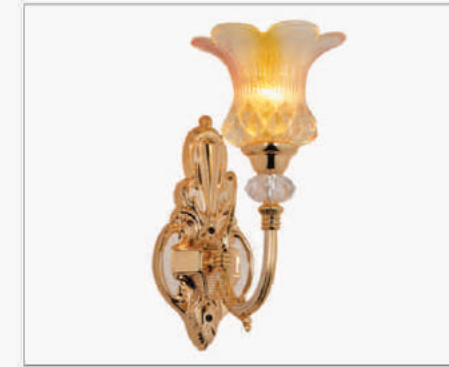

WALL LIGHT SERIES

V-443
L150 x 220 x H320
690.000đ