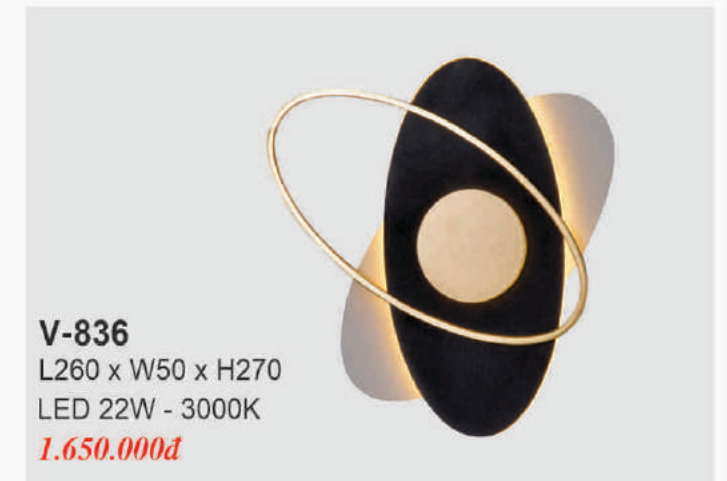

V-776
L880 x W60 x H730
LED 5W + 3W + 7W x 3
2.450.000đ

V-836
L260 x W50 x H270
LED 22W - 3000K
1.650.000đ