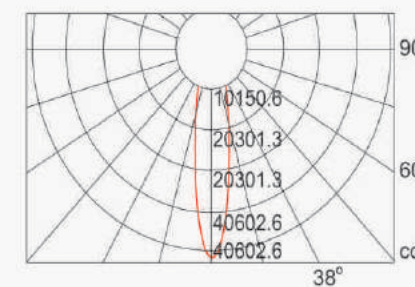

### COB 30W 24°

Distance (m)	Beam Diameter (cm)	Lumen (Lm)
1m	23.32	50753.2
2m	46.64	12688.3
3m	69.95	5939.2
4m	93.27	3172.0
5m	116.69	2030.1