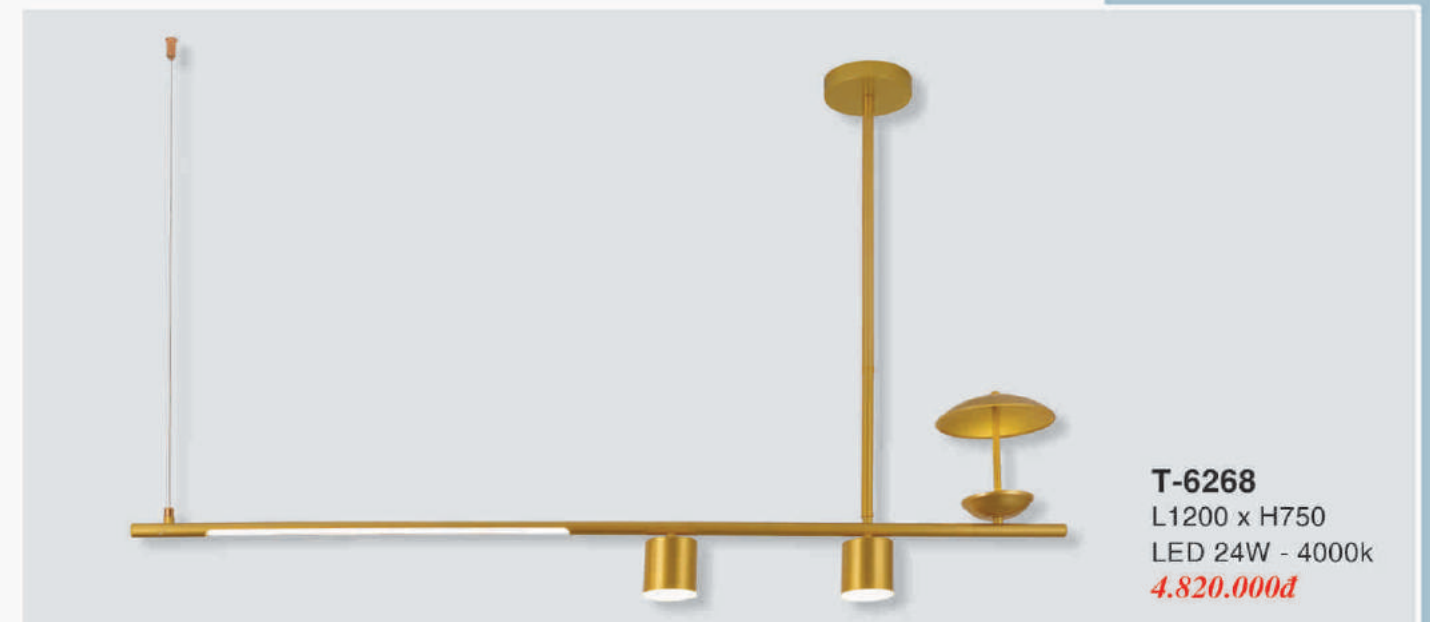

PENDANT LIGHT SERIES