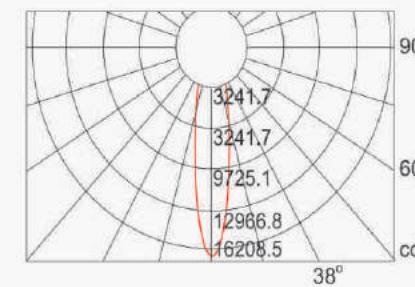

COB 30W 60°

Distance (m)	Beam Diameter (cm)	Lumen (Lm)
1m	57.16	16208.4
2m	114.32	4052.1
3m	171.48	1800.9
4m	228.64	1013.0
5m	285.80	648.3