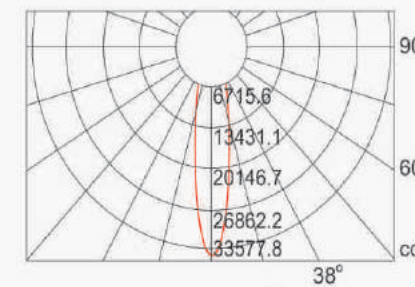

COB 30W 38°

Distance (m)	Beam Diameter (cm)	Lumen (Lm)
1m	34.37	33577.7
2m	67.73	8394.4
3m	103.10	3730.8
4m	137.47	2098.6
5m	171.83	1343.1