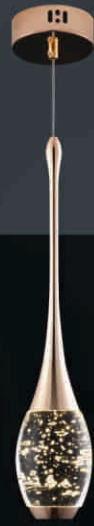

T-6233/1
Ø60 x H1500
LED 3W - 3000K
Pha lê K9
1.220.000đ