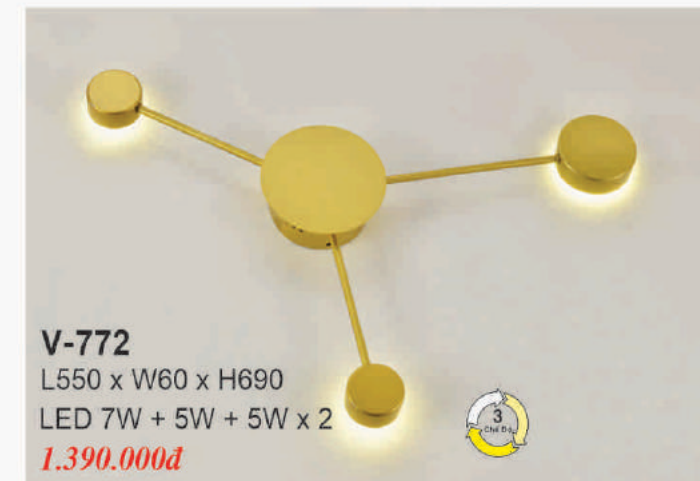

V-775
L550 x W60 x H690
LED 7W + 5W + 5W x 2
1.390.000đ

V-836
L260 x W50 x H270
LED 22W - 3000K
1.650.000đ

V-772
L550 x W60 x H690
LED 7W + 5W + 5W x 2
1.390.000đ