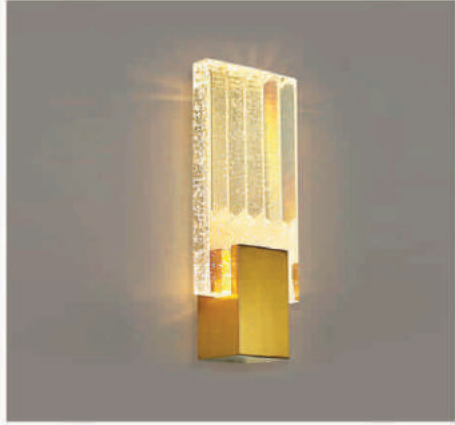

WALL LIGHT SERIES

V-853
L130 x H280
LED 5W - 3000K
Crystal
1.550.000đ