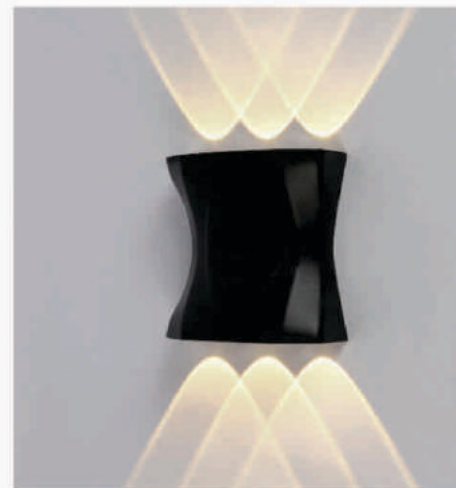

CN-393
L142 x W55 x H140
LED 1W x 6 ●
720.000đ