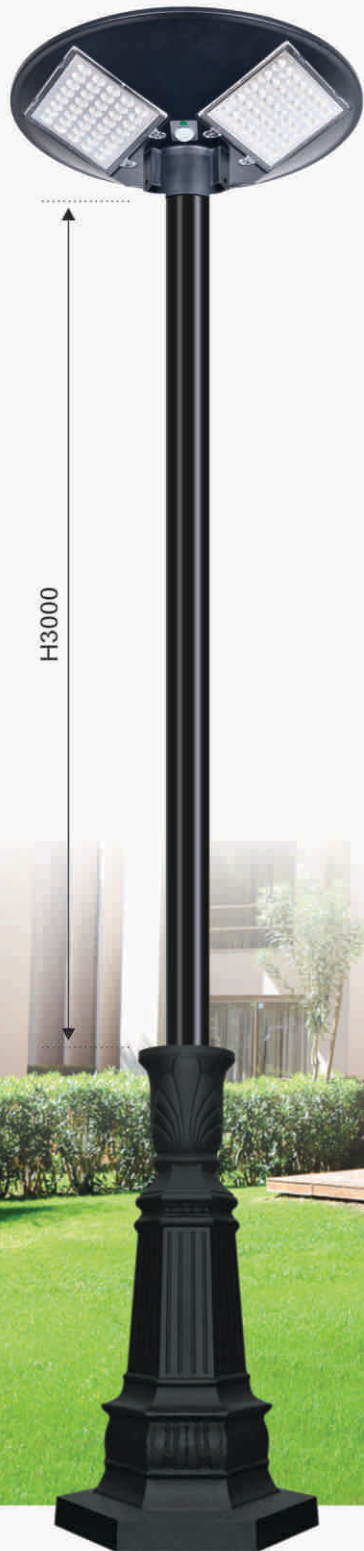

2.600.000đ

H3000

3.200.000đ