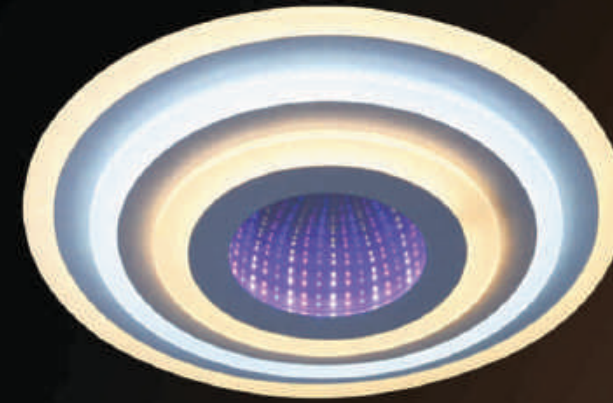

CEILING LED LIGHT SERIES

ML-8567
Ø480 x H50
3.300.000đ