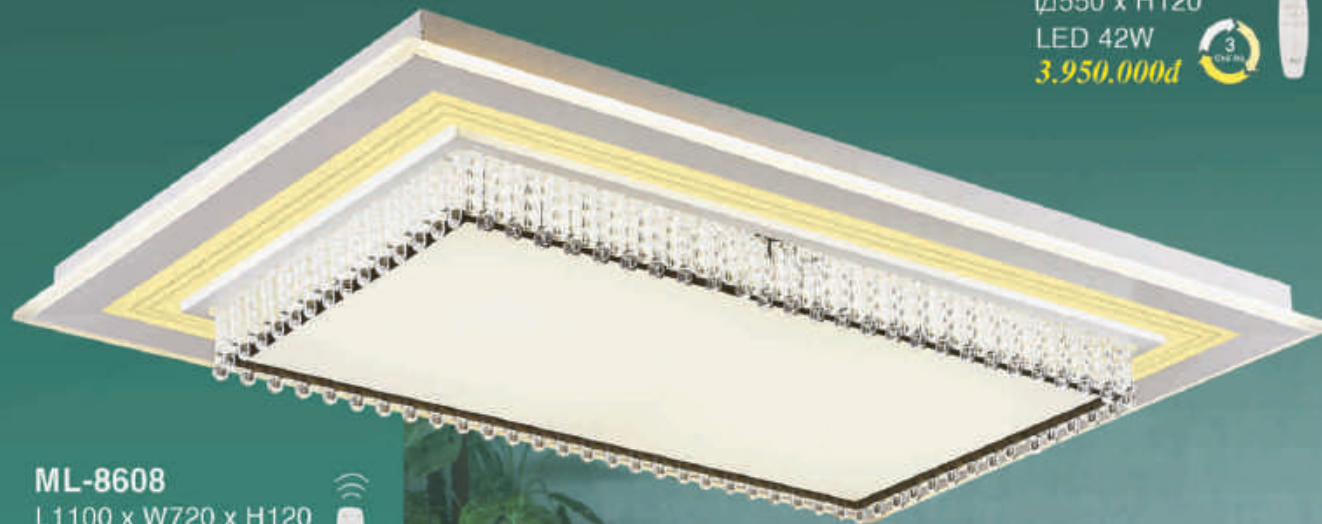

**ML-8603**  
Ø550 x H100  
LED 30W  
4.050.000đ

Ceiling led light series  
*Luxury*

**ML-8605**  
Ø600 x H120  
LED 42W  
3.980.000đ

**ML-8606**  
Ø820 x H120  
LED 60W  
7.300.000đ

**ML-8607**  
550 x H120  
LED 42W  
3.950.000đ