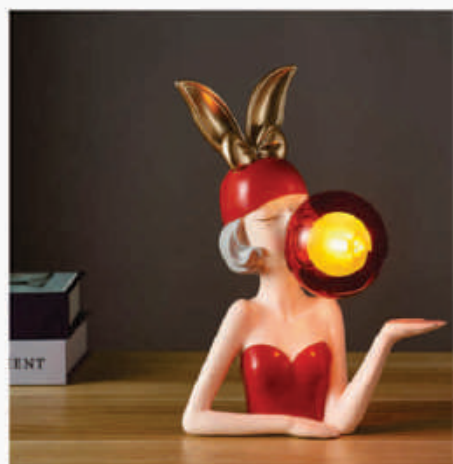

B-128
L130 x H270
LED G9 - 3W - 3000K
1.700.000đ
Giá trên bao gồm bóng

B-121
L240 x H330
LED G4 - 3W - 3000K
1.880.000đ
Giá trên bao gồm bóng