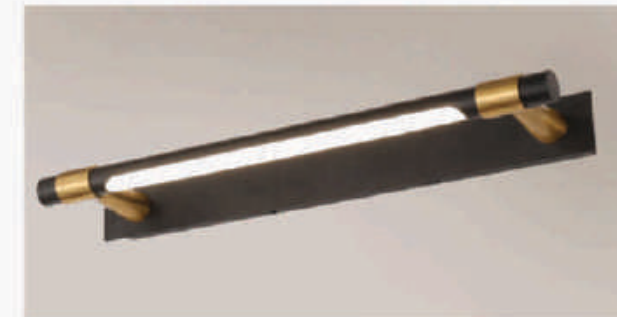

MIRROR LIGHT SERIES

S-41
L480 x W100 x H50
LED 8W x 2
1.050.000đ