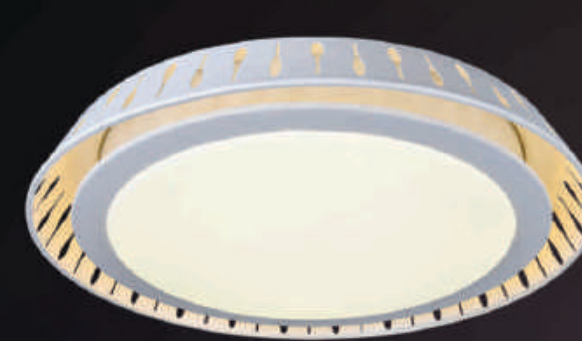

ML-8379
Ø450 x H100
LED 40W x 2
1.500.000đ