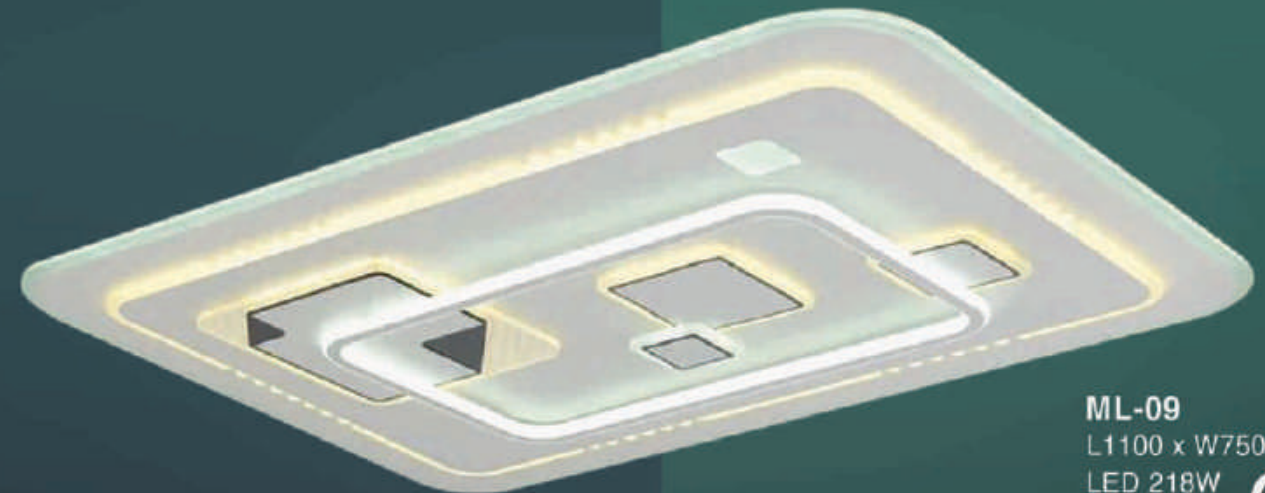

**ML-05**  
Ø500 x H60  
LED 60W  
3.020.000đ

**ML-06**  
490 x H60  
LED 75W  
3.200.000đ

**ML-07**  
L650 x W450 x H60  
LED 100W  
4.200.000đ

**ML-08**  
L850 x W550 x H70  
LED 185W  
7.100.000đ

**ML-09**  
L1100 x W750 x H70  
LED 218W  
9.300.000đ