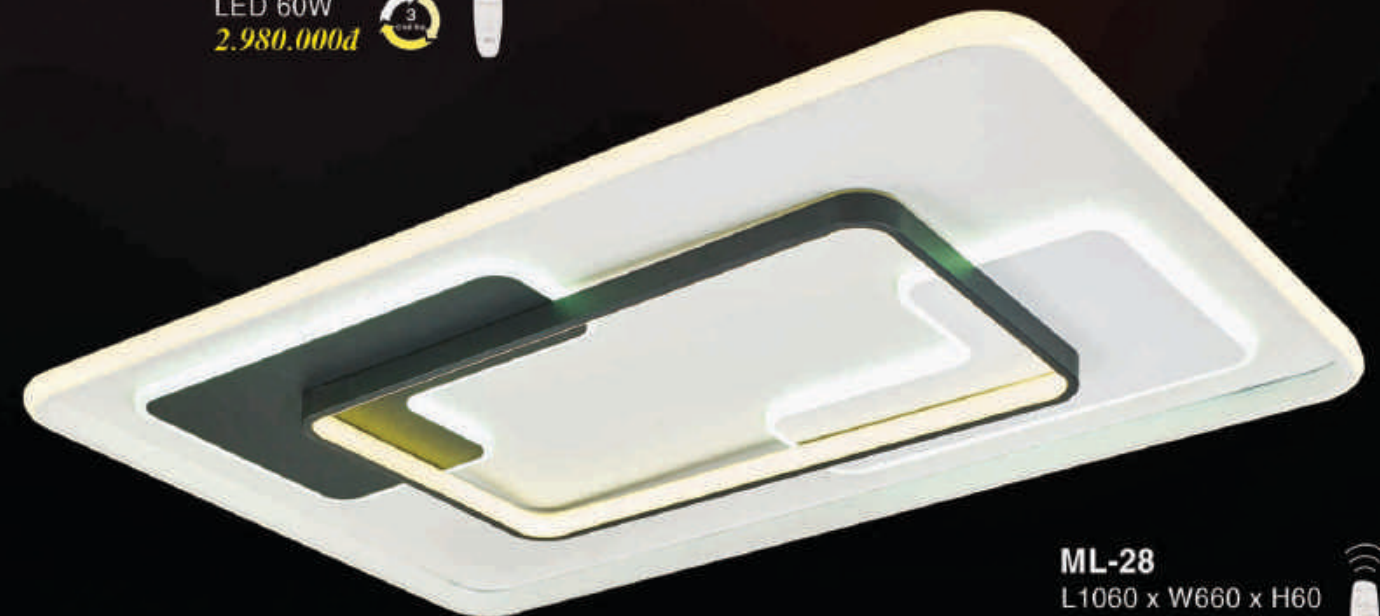

ML-28
L1060 x W660 x H60
LED 160W
7.050.000đ