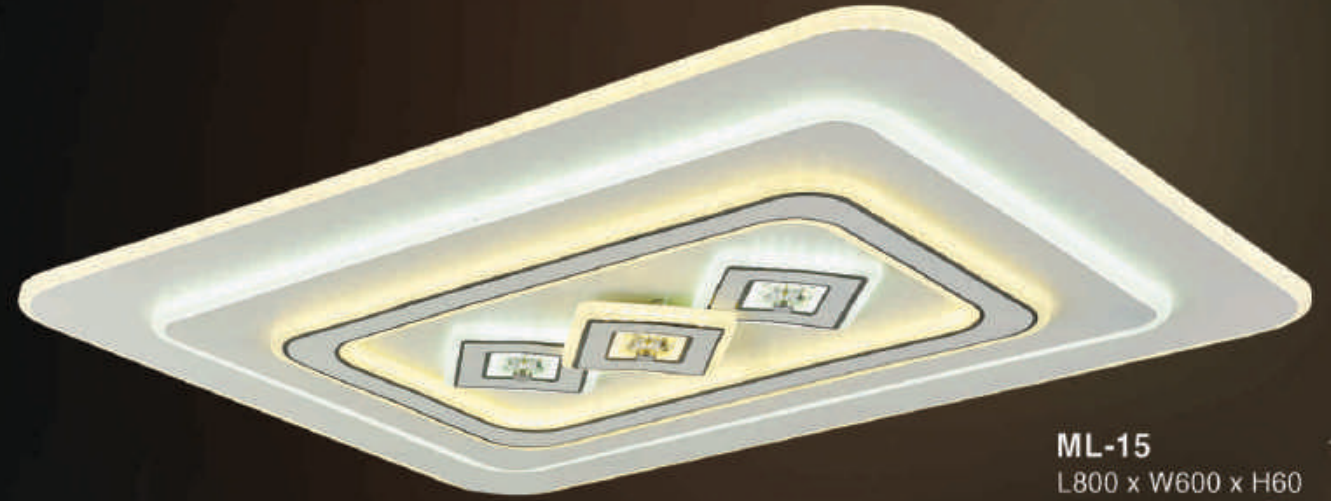

Ceiling led light series  
*Luxury*

**ML-11**  
Ø600 x H80  
LED 105W  
4.280.000đ

**ML-12**  
Ø800 x H80  
LED 144W  
7.850.000đ

**ML-13**  
Ø1000 x H80  
LED 188W  
9.500.000đ

**ML-14**  
L800 x W600 x H70  
LED 150W  
6.250.000đ