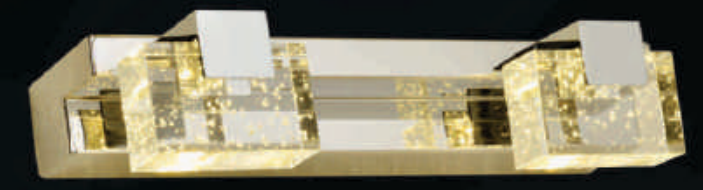

S-974/2
L320 x H110
LED 3W x 2 - 3000k
1.220.000đ