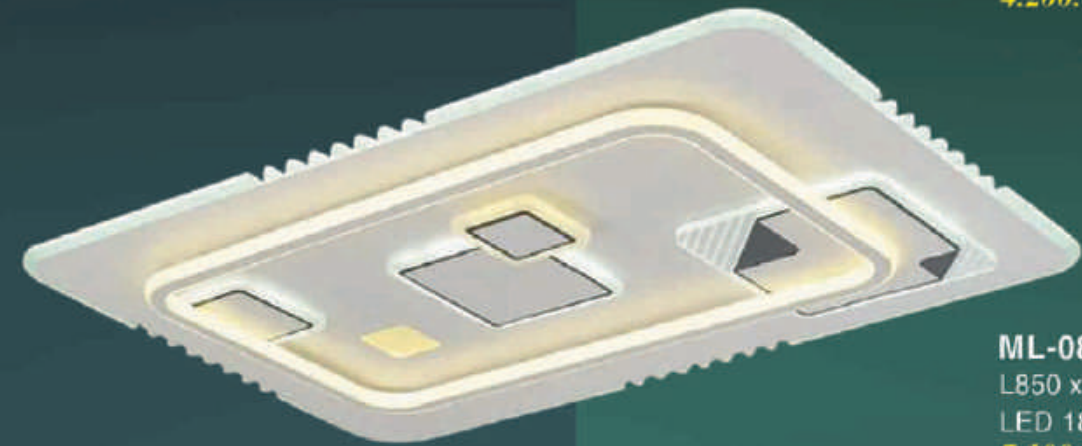

ML-07
L650 x W450 x H60
LED 100W
4.200.000đ

ML-08
L850 x W550 x H70
LED 185W
7.100.000đ