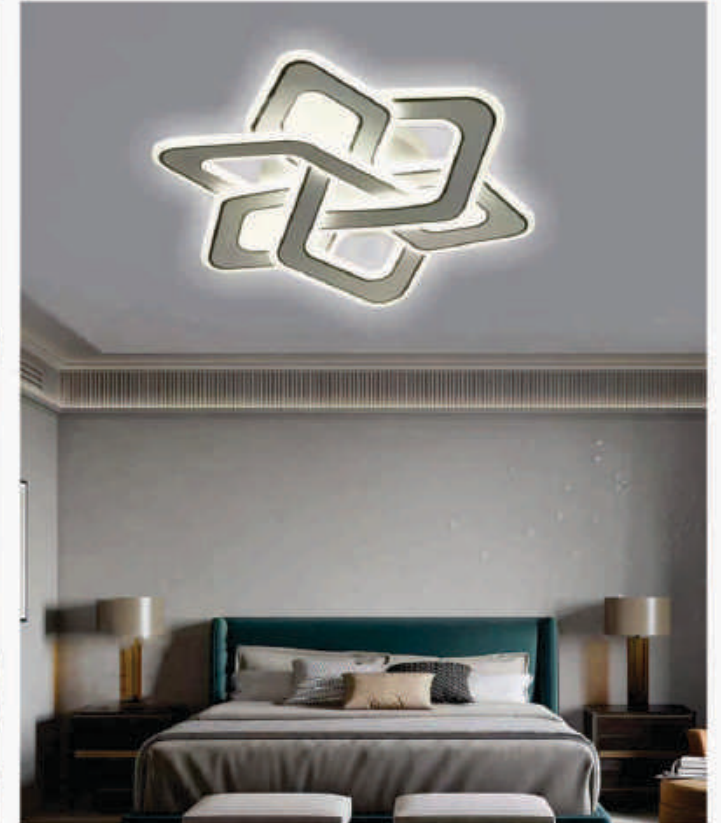

ML-36
Ø520 x H100
LED 120W
3.180.000đ