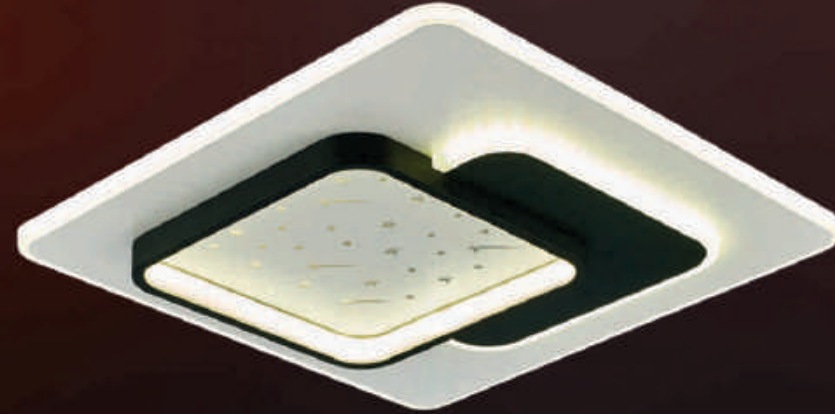

Ceiling led light series  
*Luxury*

**ML-11**  
Ø600 x H80  
LED 105W  
4.280.000đ

**ML-12**  
Ø800 x H80  
LED 144W  
7.850.000đ

**ML-13**  
Ø1000 x H80  
LED 188W  
9.500.000đ

**ML-14**  
L800 x W600 x H70  
LED 150W  
6.250.000đ

**ML-15**  
L800 x W600 x H60  
LED 120W  
5.700.000đ

**ML-16**  
L800 x W600 x H60  
LED 120W  
5.700.000đ

Ceiling led light series  
*Luxury*

**ML-21**  
Ø400 x H50  
LED 50W  
2.380.000đ

**ML-22**  
Ø550 x H50  
LED 80W  
3.350.000đ

**ML-23**  
□ 550 x H60  
LED 80W  
3.400.000đ

**ML-24**  
L1090 x W730 x H50  
LED 180W  
6.800.000đ

Ceiling led light series  
*Luxury*

**ML-25**  
Ø490 x H60  
LED 60W  
2.750.000đ

**ML-26**  
Ø490 x H60  
LED 60W  
2.680.000đ