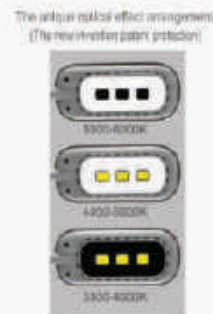

Vàng kim hồng