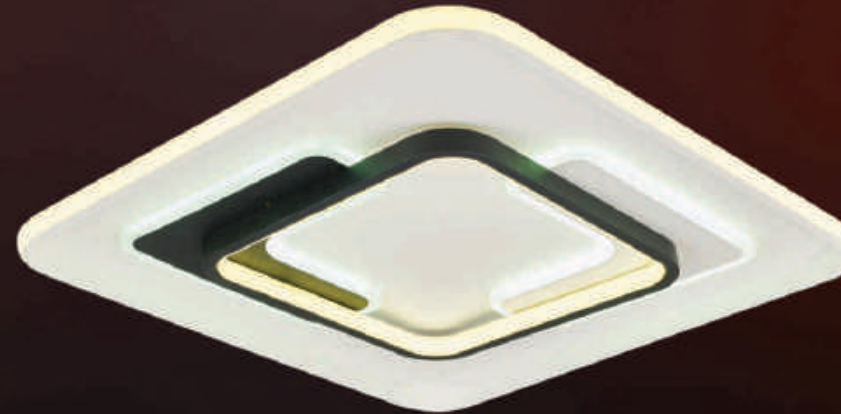

**ML-23**  
□ 550 x H60  
LED 80W  
3.400.000đ

**ML-24**  
L1090 x W730 x H50  
LED 180W  
6.800.000đ

Ceiling led light series  
*Luxury*

**ML-25**  
Ø490 x H60  
LED 60W  
2.750.000đ

**ML-26**  
Ø490 x H60  
LED 60W  
2.680.000đ