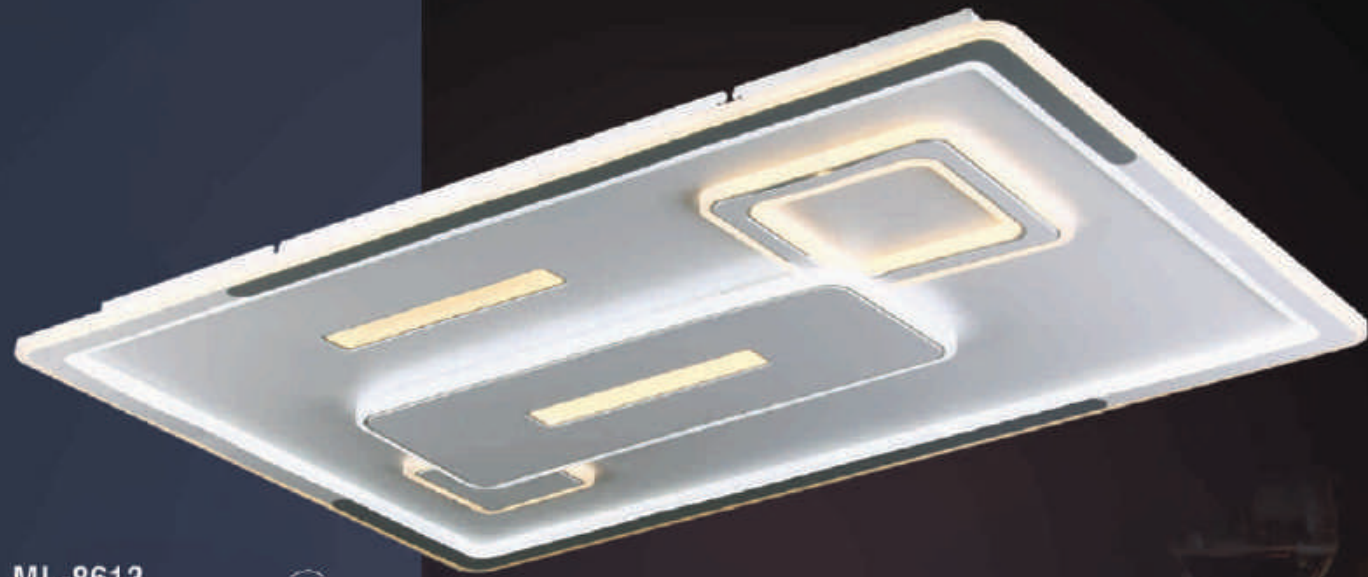

ML-8613
L1070 x W720 x H70
LED 180W
8.100.000đ