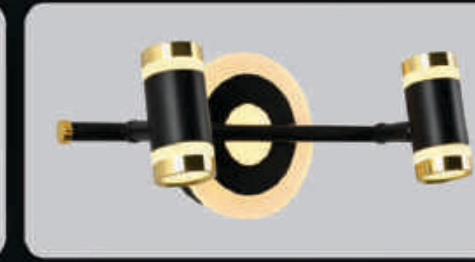

S-17/2
L300 x W100 x H130
LED 6W x 2 + 8W - 2 màu
1.080.000đ ●●