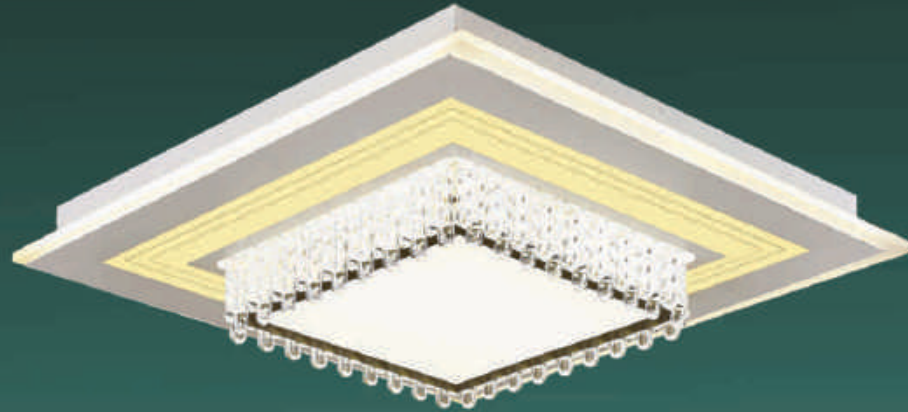

**ML-8603**  
Ø550 x H100  
LED 30W  
4.050.000đ

Ceiling led light series  
*Luxury*

**ML-8605**  
Ø600 x H120  
LED 42W  
3.980.000đ

**ML-8606**  
Ø820 x H120  
LED 60W  
7.300.000đ

**ML-8607**  
550 x H120  
LED 42W  
3.950.000đ