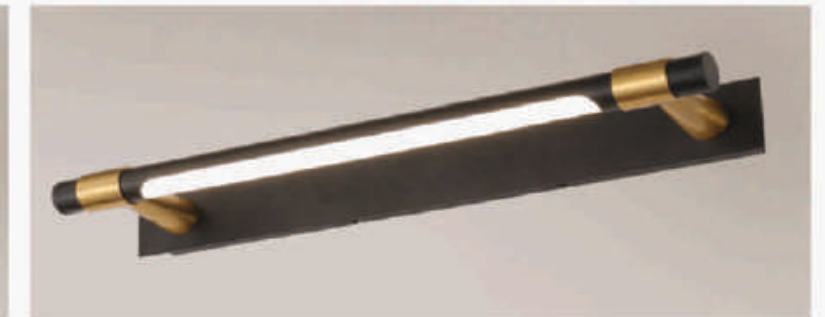

**S-39**  
L430 x W150 x H200  
LED 15W x 2  
*1.130.000đ*

**S-40**  
L570 x W150 x H200  
LED 18W x 2  
*1.250.000đ*

MIRROR LIGHT SERIES

**S-41**  
L480 x W100 x H50  
LED 8W x 2  
*1.050.000đ*

**S-42**  
L600 x W100 x H50  
LED 11W x 2  
*1.130.000đ*