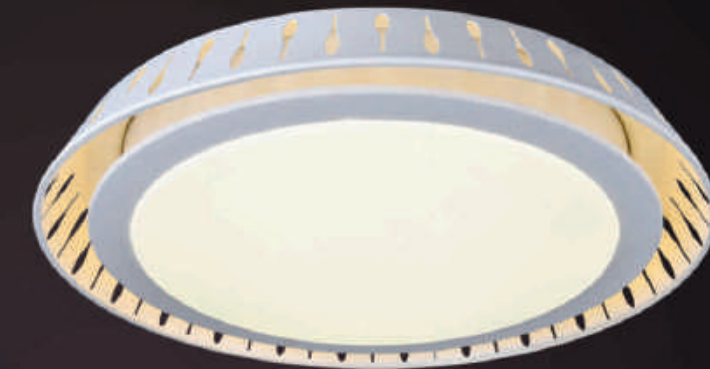

ML-8380
Ø550 x H100
LED 60W x 2
1.900.000đ