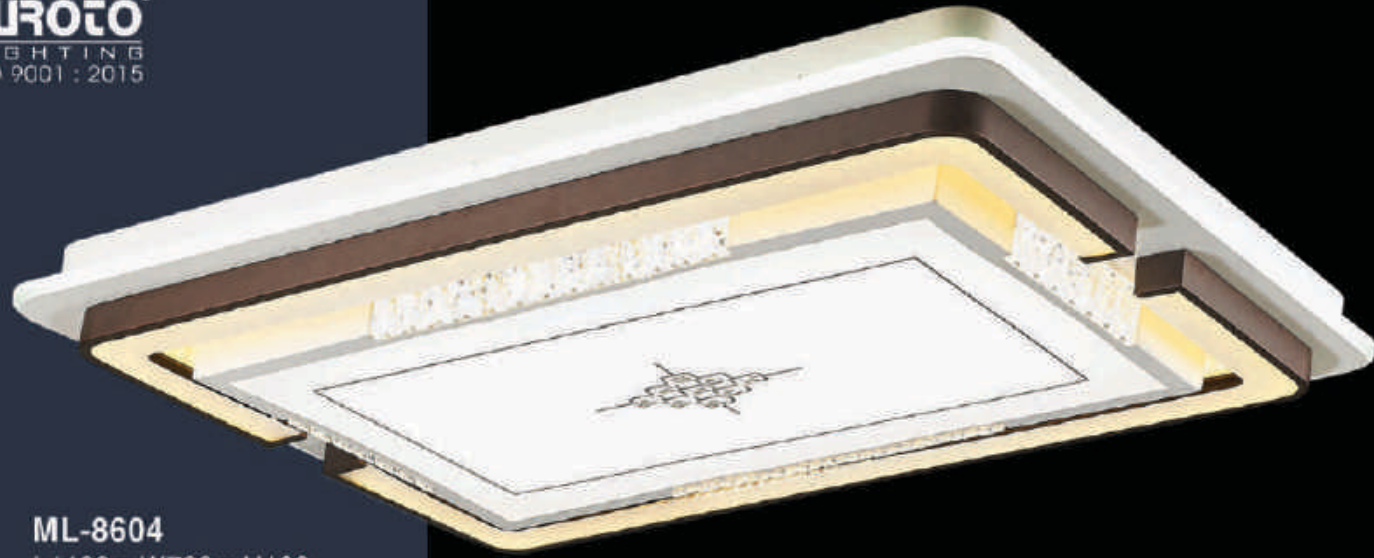

ML-8604
L1100 x W730 x H100
LED 70W
8.350.000đ