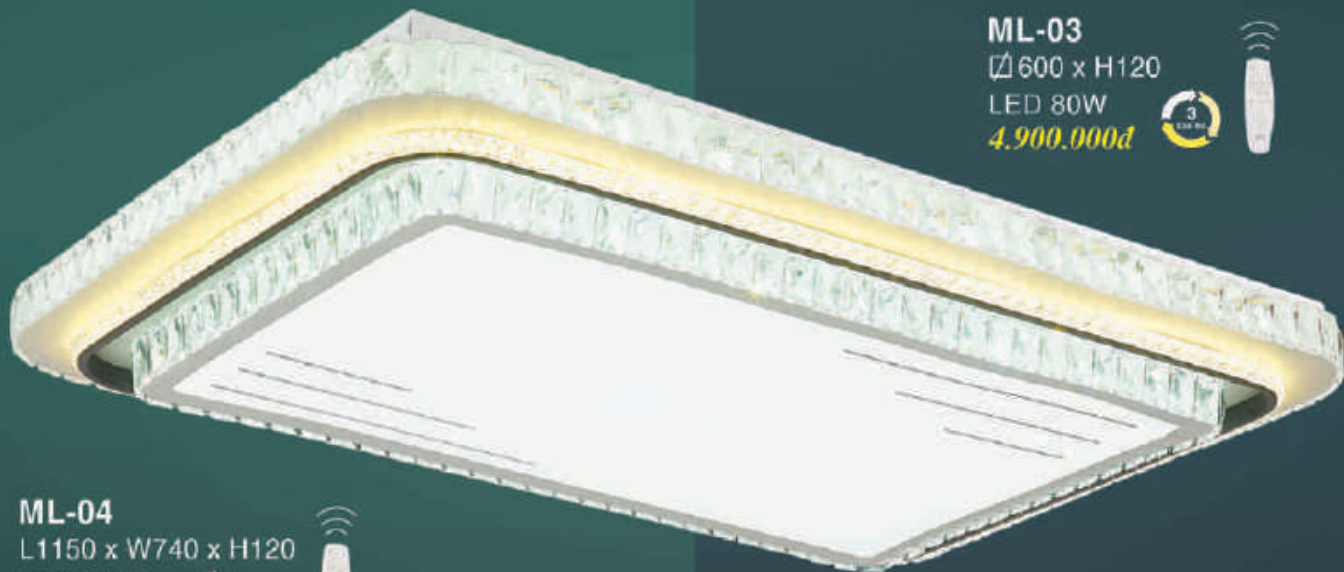

Ceiling led light series  
*Luxury*

**ML-01**  
Ø600 x H120  
LED 80W  
4.850.000đ

**ML-02**  
Ø800 x H120  
LED 180W  
7.500.000đ

**ML-03**  
600 x H120  
LED 80W  
4.900.000đ

**ML-04**  
L1150 x W740 x H120  
LED 200W  
9.800.000đ

**ML-05**  
Ø500 x H60  
LED 60W  
3.020.000đ

**ML-06**  
490 x H60  
LED 75W  
3.200.000đ

**ML-07**  
L650 x W450 x H60  
LED 100W  
4.200.000đ

**ML-08**  
L850 x W550 x H70  
LED 185W  
7.100.000đ

**ML-09**  
L1100 x W750 x H70  
LED 218W  
9.300.000đ

Ceiling led light series  
*Luxury*

**ML-11**  
Ø600 x H80  
LED 105W  
4.280.000đ

**ML-12**  
Ø800 x H80  
LED 144W  
7.850.000đ

**ML-13**  
Ø1000 x H80  
LED 188W  
9.500.000đ

**ML-14**  
L800 x W600 x H70  
LED 150W  
6.250.000đ