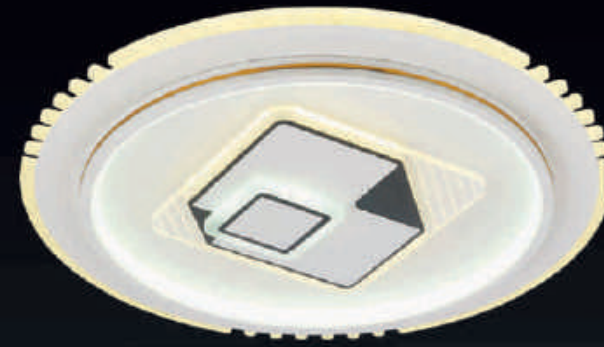

Ceiling led light series  
*Luxury*

**ML-01**  
Ø600 x H120  
LED 80W  
4.850.000đ

**ML-02**  
Ø800 x H120  
LED 180W  
7.500.000đ

**ML-03**  
600 x H120  
LED 80W  
4.900.000đ

**ML-04**  
L1150 x W740 x H120  
LED 200W  
9.800.000đ